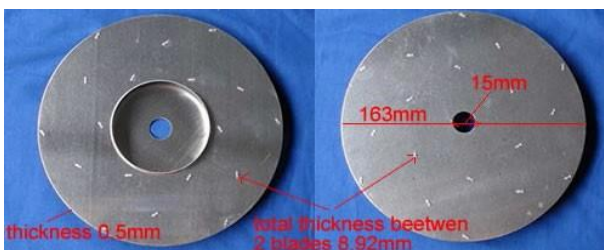

BLACK ROLLER TO PRESS THE PICK FOR NISSAN LW
EM-059A0-0

ZEROMAX TSUDAKOMA ZW/ZA NISSAN LW/LA **EF-002A1-0**

BELT CC-RR 6,2X300mm
BL918028A

BELT CC-RR 7X290mm
BL918028B

HOOK REGGIL.NISSAN/TSUD.
41,6X12X8X2,6