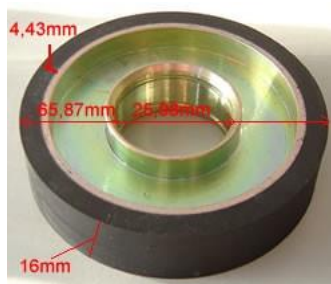

HAND WEEL TSUDAKOMA ZW
602696AB

PIN STAUBLI 2212S/2521A/2612
294355021

PRESSURE ROLLER D=80,5mm

PRESSURE ROLLER D= 80 mm.

BLACK ROLLER TO PRESS THE PICK NISSAN LW/TSU

BLACK ROLLER TO PRESS THE PICK NISSAN LW/TSU
EM-059A0-0