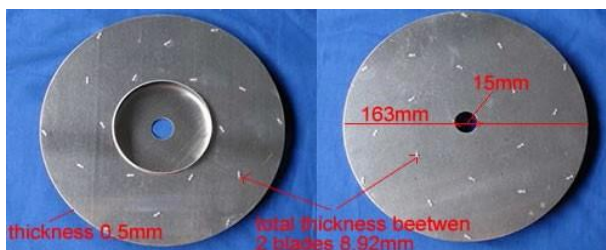

BLACK ROLLER TO PRESS THE PICK FOR NISSAN LW
EM-059A0-0

ZEROMAX TSUDAKOMA ZW/ZA NISSAN LW/LA **EF-002A1-0**

BELT CC-RR 6,2X300mm
BL918028A

BELT CC-RR 7X290mm
BL918028B

HOOK REGGIL.NISSAN/TSUD.
41,6X12X8X2,6