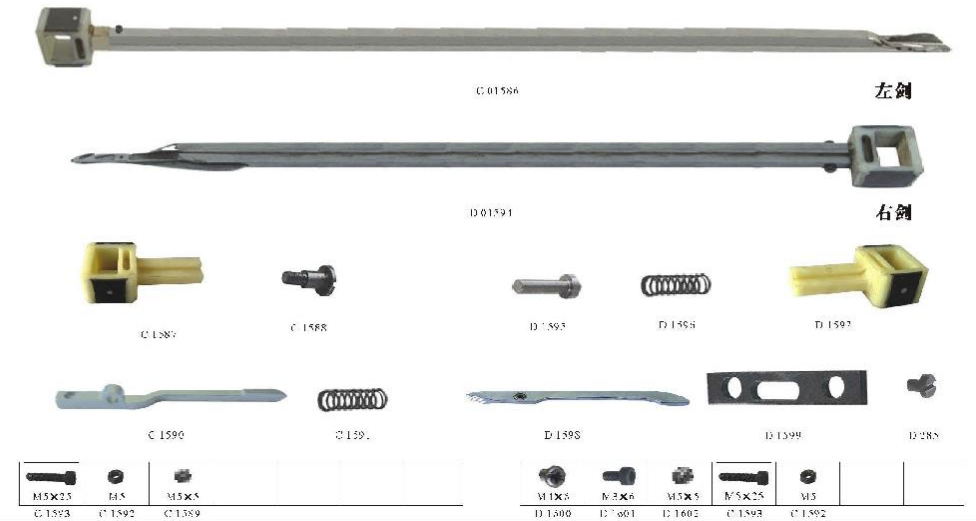

沙发剑

ALPHA

反向剑杆

SINOTETILE SPARE PARTS

RAPIER GRIPPER HEAD

SINOTEX NO.	ORIGINAL CODE	NAME & DESCRIPTION
SN01877-WZ	BE72248	WEFT HOLDER WITH CONNECTOR
SN01878-WZ	R32001Y	AC/2S I LEFT GRIPPER
SN01879-WZ	R32020X	AC/2S I LEFT GRIPPER BACK BODY
SN01880-WZ	R32009Y	AC/2S I LEFT GRIPPER FRONT BODY
SN01881-WZ	R32010X/R32010XN	AC/2S I LEFT GRIPPER PRESSURE LAMEL
SN01882-WZ	R32011X/R32062	AC/2S I LEFT GRIPPER PROTECTOR
SN01883-WZ	AC/2S I L06	AC/2S I LEFT GRIPPER WASHER
SN01884-WZ	R32009X/R32009XQ	AC/2S I LEFT GRIPPER WEFT HOLDING
SN01885-WZ	R32003Y	AC/2S I RIGHT GRIPPER
SN01886-WZ	R32082X/R32060XT	AC/2S I RIGHT GRIPPER BODY
SN01887-WZ	R32017X/R32017XS	AC/2S I RIGHT GRIPPER BOTTOM CLAM
SN01888-WZ	R32055Y/R32009YW	AC/2S I RIGHT GRIPPER HOOK
SN01889-WZ	R32067X	AC/2S I RIGHT GRIPPER PLASTIC BLOCK
SN01890-WZ	R32123X/R32123XF	AC/2S I RIGHT GRIPPER PLASTIC LAMEL
SN01891-WZ	R32057X/R32057XP	AC/2S I RIGHT GRIPPER PRESSURE LAMEL
SN01892-WZ	R32064X/R32064XN	AC/2S I RIGHT GRIPPER PRESSURE LAMEL
SN01893-WZ	R32061Y/R32061XG	AC/2S I RIGHT GRIPPER PROTECTOR
SN01894-WZ	AC25222	AC/2S I RIGHT GRIPPER STOPPER
SN01895-WZ	R32005Y	AC/2S II LEFT GRIPPER
SN01896-WZ	R32009Y.	AC/2S II LEFT GRIPPER FRONT BODY
SN01897-WZ	R32010X.	AC/2S II LEFT GRIPPER PRESSURE LAMEL
SN01898-WZ	R32011X./R32062	AC/2S II LEFT GRIPPER PROTETOR
SN01899-WZ	R32054X	AC/2S II LEFT GRIPPER REAR BODY